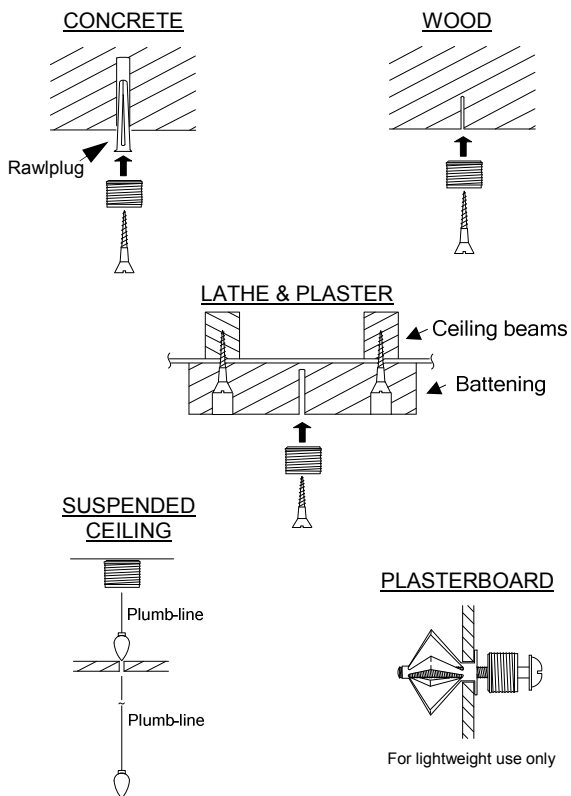

**PANEL FIXING**

Measure and mark position of display on the wall. The positions of the fittings can be obtained by measuring the distance between the centres of the holes on the panels. The use of a spirit level is advisable to ensure panels are level.

Secure the brass ferrel (A) to the wall/panel with a suitable screw.

Screw and tighten the barrel (B) on to the brass ferrel, **fig2**.

Align panel with barrel and secure into position with cap (C), **fig3**.